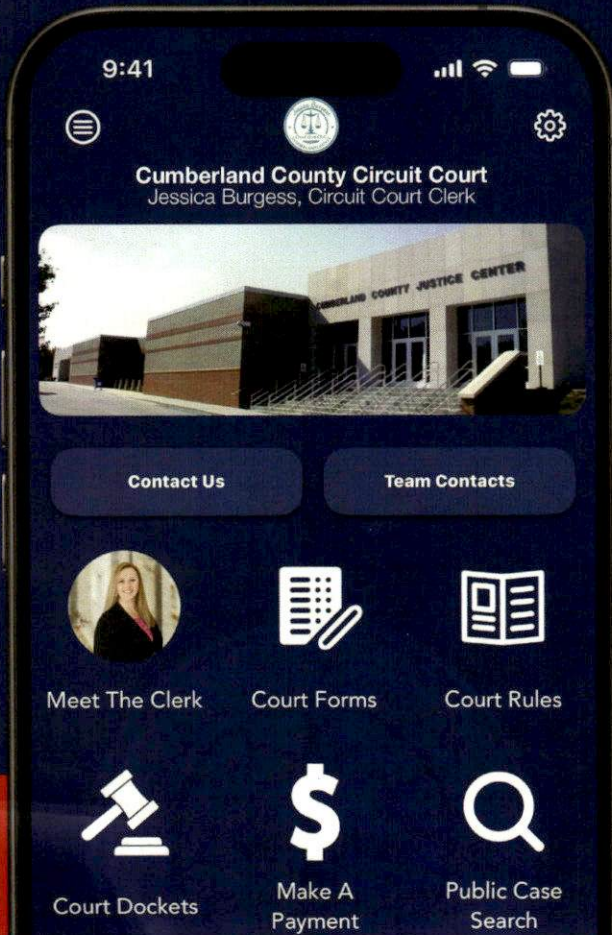

Cumberland County Circuit Court Clerk's Office Accessing Your Department's Page From The Gov Connect App

1

SCAN QR OR SEARCH
FOR THE
"GOV CONNECT" APP IN
YOUR APP STORE

2

INSIDE THE APP,
TAP ON
"GET STARTED"

3

SEARCH FOR
CUMBERLAND COUNTY
CIRCUIT COURT CLERK

Built By:

THEGOVAPP.COM
CUSTOM MOBILE APPS